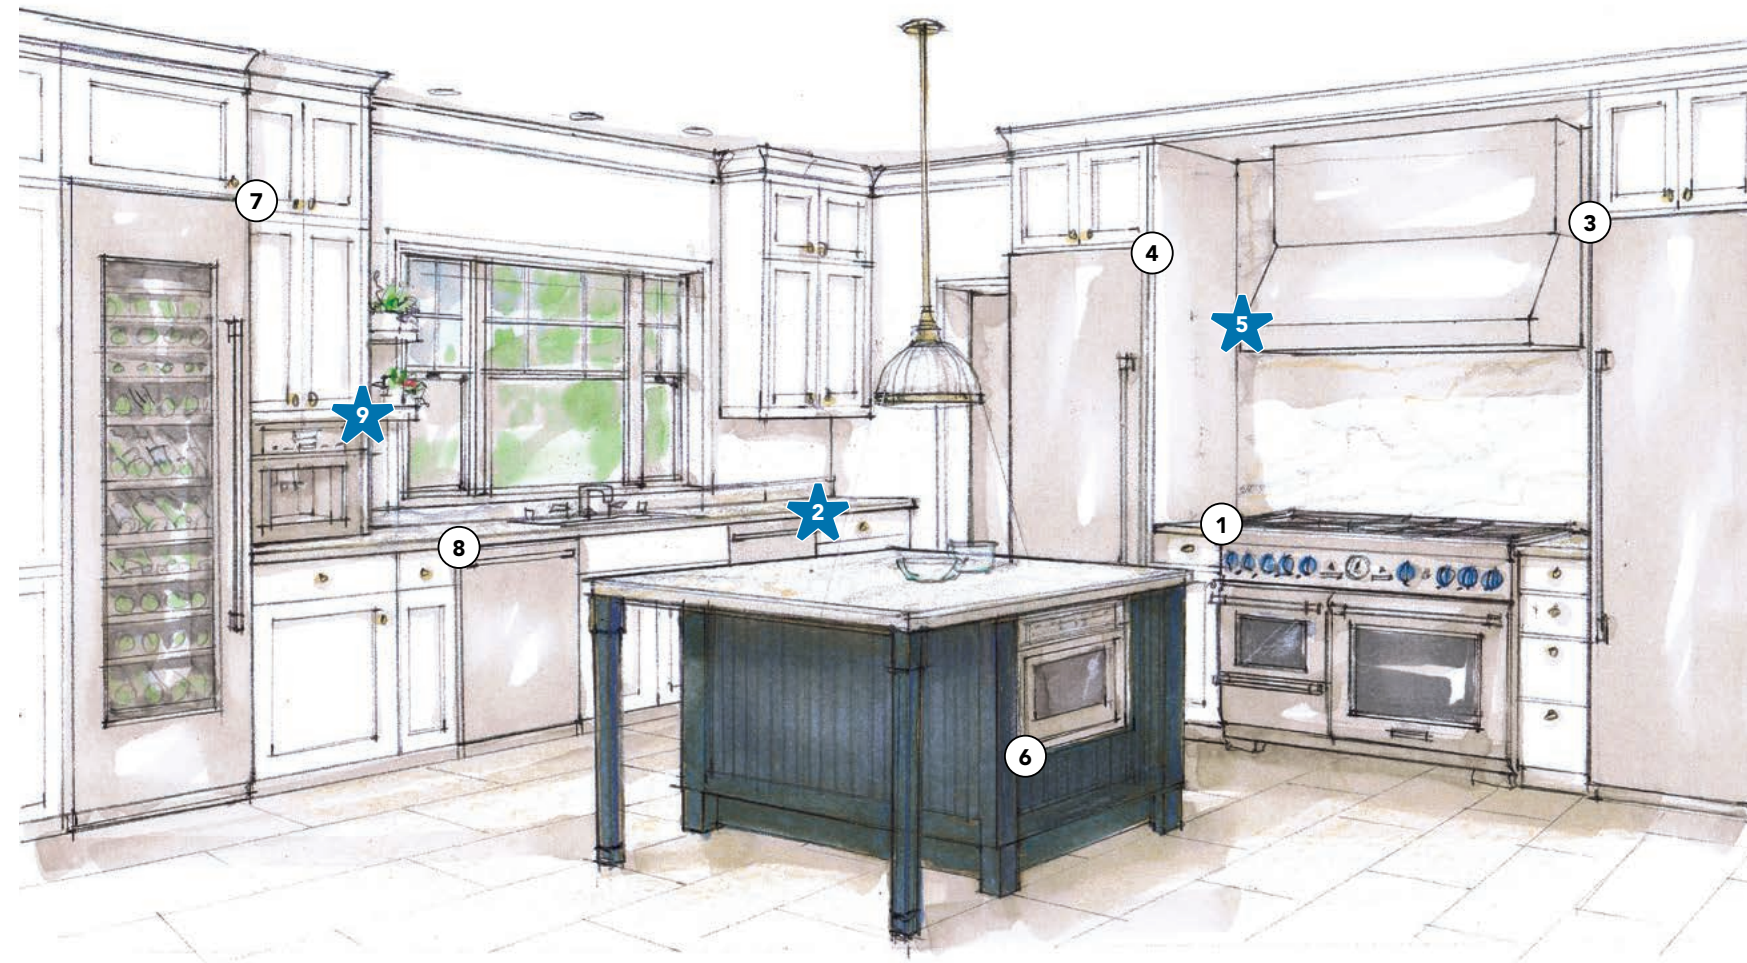

FREE GIFT

5 | 48-Inch Professional Traditional Wall Hood
(blower included)
PH48HWS & VTR1330W

6 | 24-Inch Built-In MicroDrawer®
MD24WS

7 | 24-Inch Built-In Wine Preservation Column
T24IW901SP

8 | 24-Inch Glass Care Center Dishwasher
(*500 upgrade shown)
DWHD771WFP

50% OFF

9 | 24-Inch Fully Automatic Built-in Coffee Machine
TCM24PS

THE EXCEPTIONAL ENTERTAINER

Provides everything an avid entertainer needs

ONE-TWO-FREE* Savings
\$6,977.00

With unmatched versatility and exceptional cooking prowess, the 60-Inch Pro Grand® Range is ideal for those who delight in the art of entertaining—complimented by the 36-Inch Freedom® Columns paired with the 24-Inch Built-in Wine Column, a Built-in Coffee Machine that can program guests favorites, and the industry exclusive Glass Care Center, you're all set to artfully entertain.