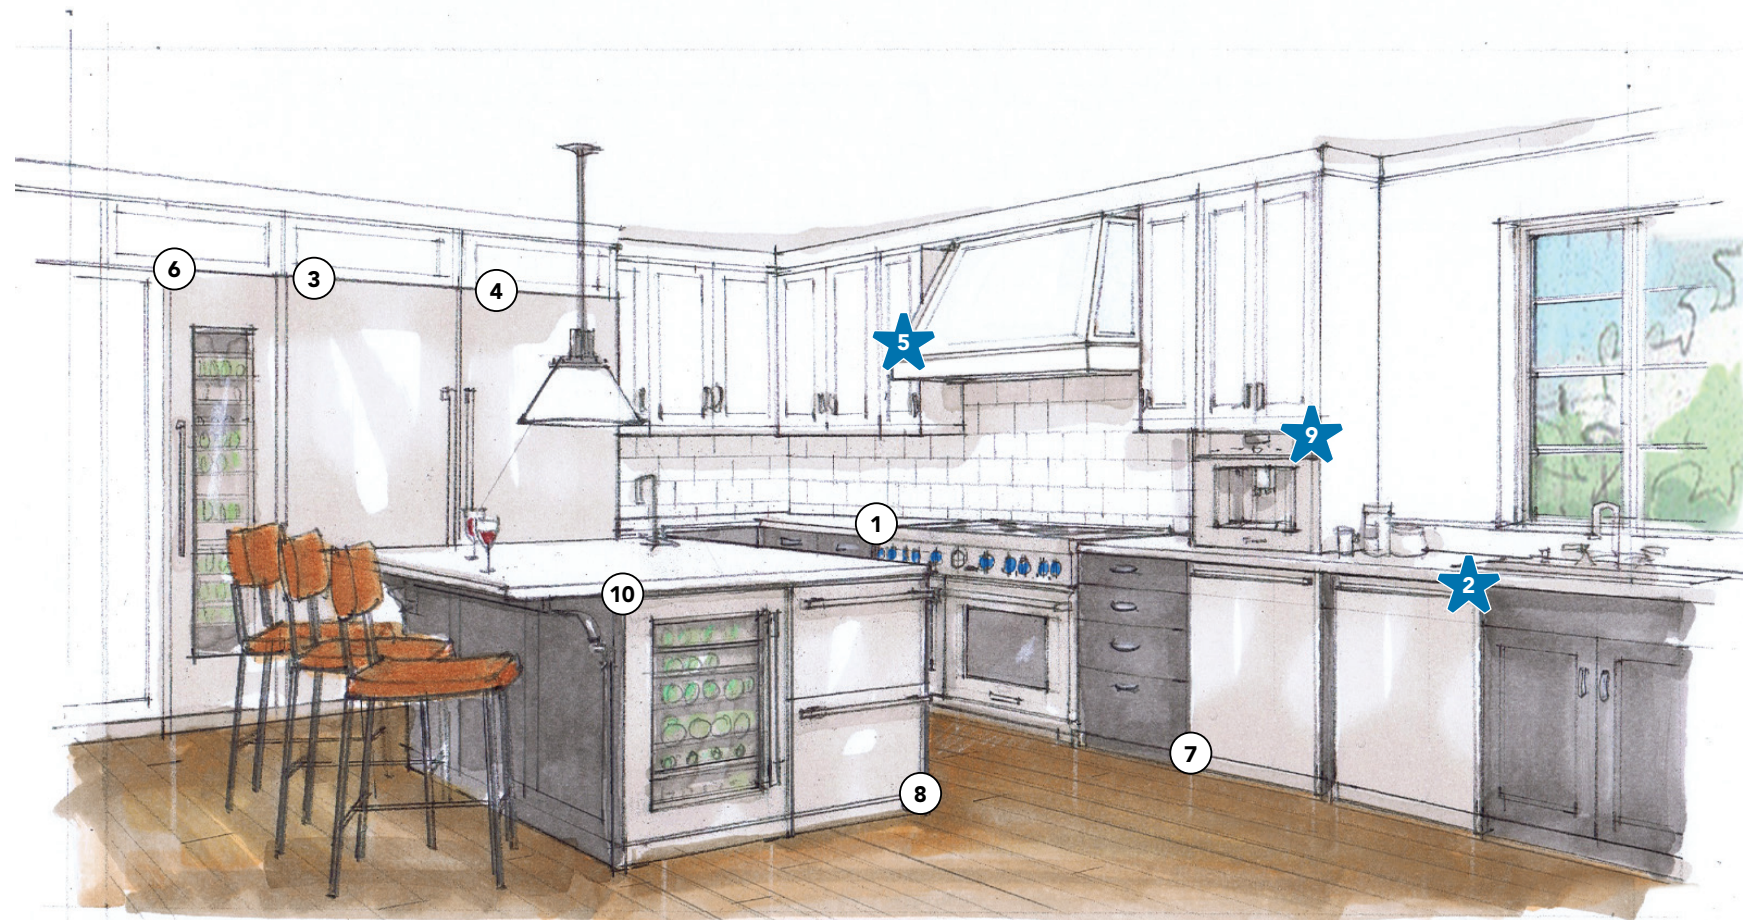

THE EXCEPTIONAL ENTERTAINER

Provides everything an avid entertainer needs

ONE-TWO-FREE* Savings
$6,977.00

With unmatched versatility and exceptional cooking prowess, the 60-Inch Pro Grand® Range is ideal for those who delight in the art of entertaining—complimented by the 36-Inch Freedom® Columns paired with the 24-Inch Built-in Wine Column, a Built-in Coffee Machine that can program guests favorites, and the industry exclusive Glass Care Center, you're all set to artfully entertain.

*Refer to page 5 for the ONE-TWO-FREE® program details.
Savings based on UMRP pricing.
Visit Thermador.com for product features.
Knobs available in both stainless steel and blue.
Ask your sales associate for details.

UPGRADE

50% OFF

FREE GIFT