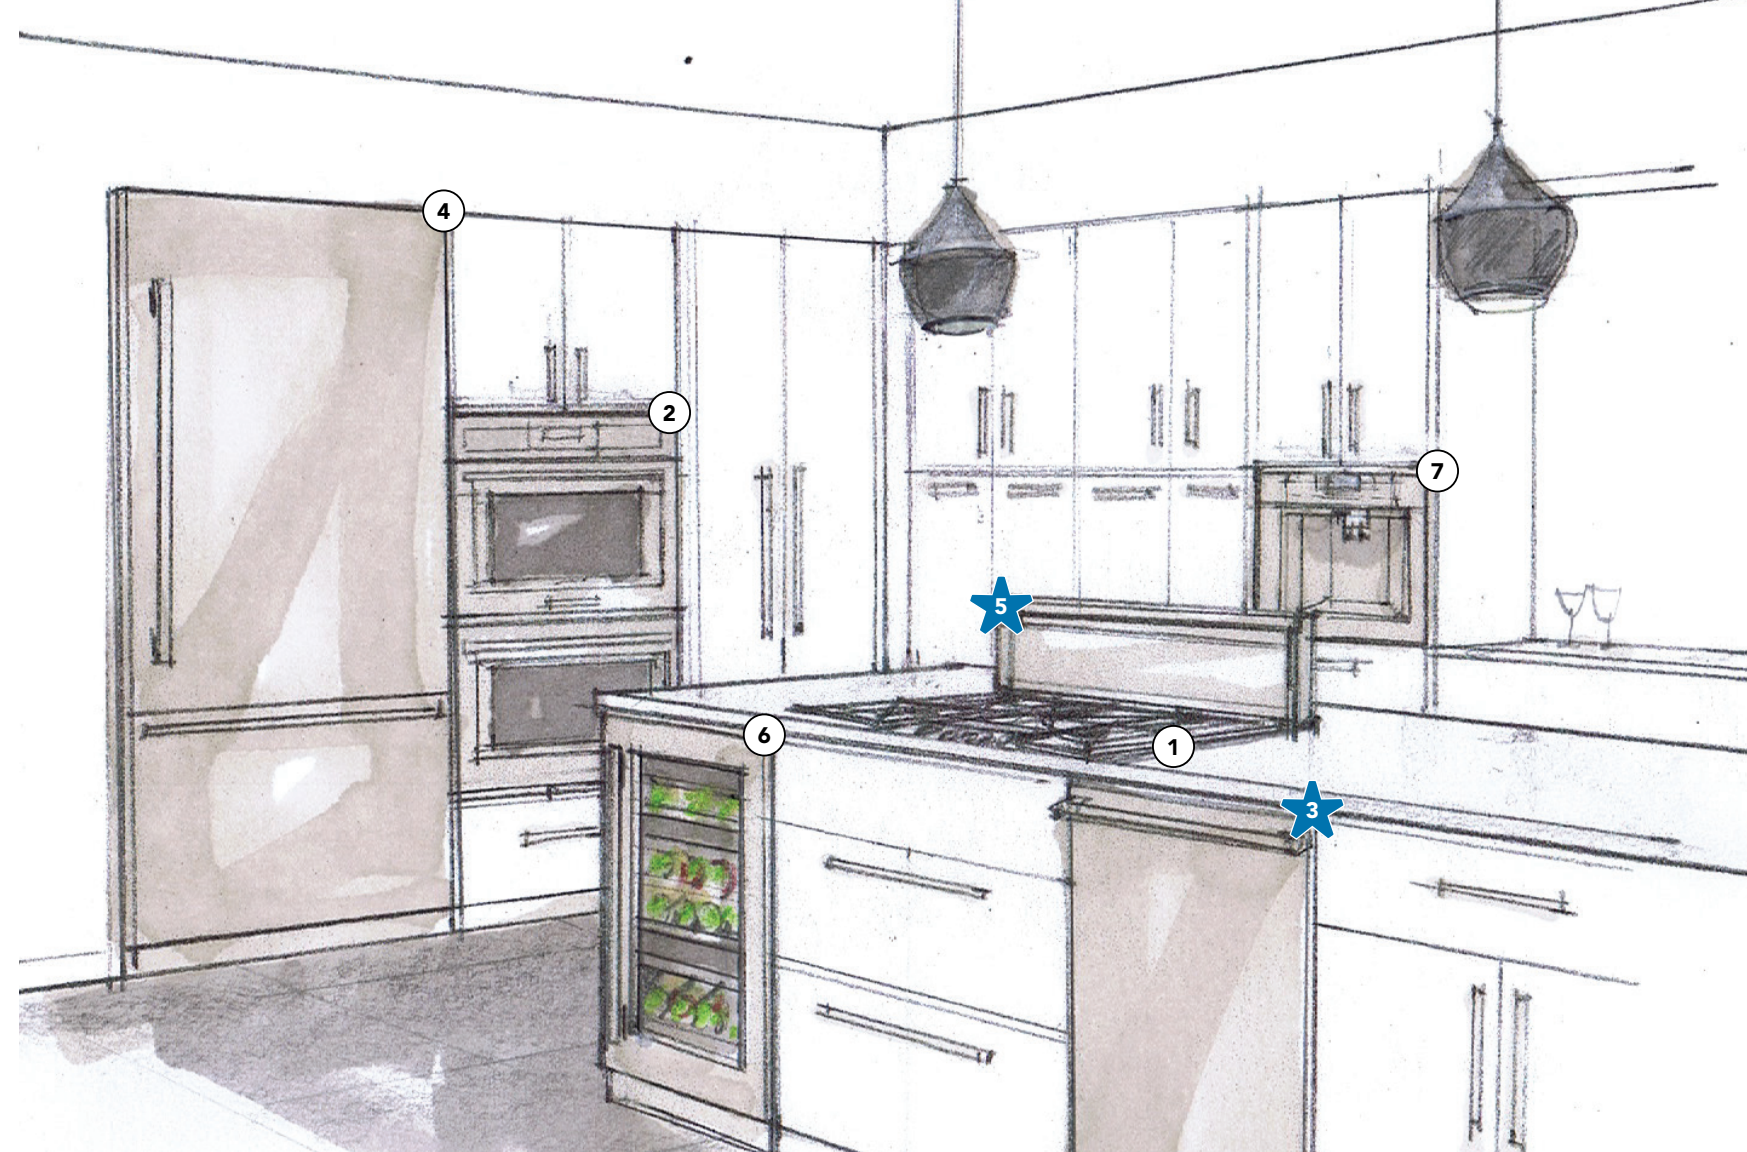

6 | 24-Inch Under Counter Glass Door Wine Reserve
 T24UW910RS

7 | 24-Inch Fully Automatic Built-in Coffee Machine
 TCM24PS

THINK OUTSIDE *the kitchen*

Bring Thermador into ancillary spaces to add a touch of luxury, whether you're enhancing your bedroom or completing your wet bar, refine your daily rituals with Thermador luxury smart appliances, designed for exceptional living.