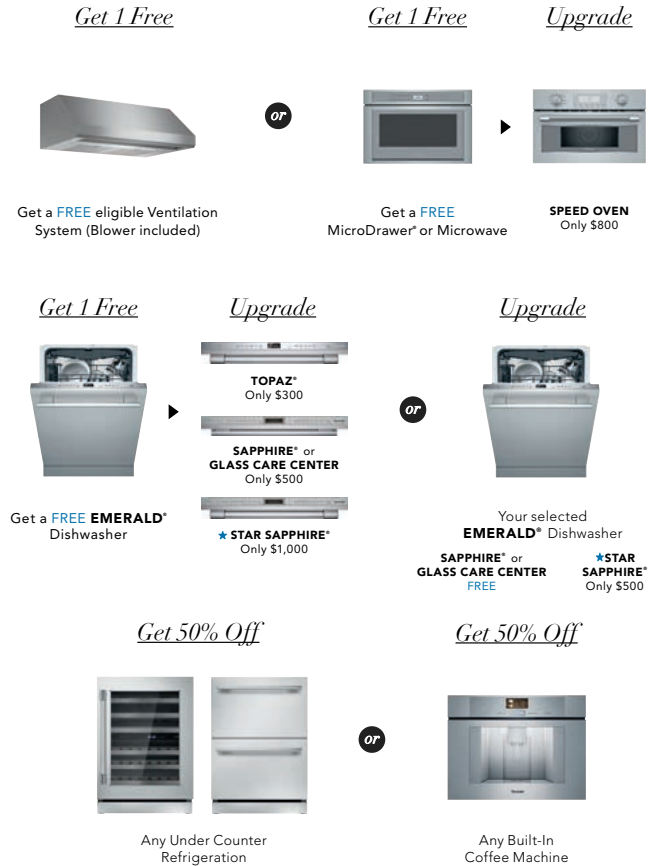

ADD A REFRIGERATION PACKAGE

Add Eligible Refrigeration to Receive (1) Free Appliance or Upgrade

Add Additional Refrigeration to Receive (2) Free Appliances or Upgrades

FREE APPLIANCES *or* UPGRADES

ONE - TWO - FREE®

SALES EVENT

1 Choose an eligible COOKING SUITE

Purchase any 36", 48" or 60" Professional Range or any Cooktop or Rangetop with any Wall Oven to receive a **FREE** Emerald® Dishwasher (additional upgrades available).