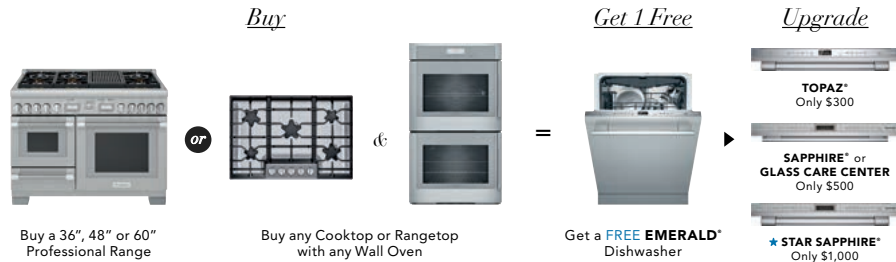

SELECT AN ELIGIBLE COOKING SUITE

PROFESSIONAL *or* MASTERPIECE® SUITE