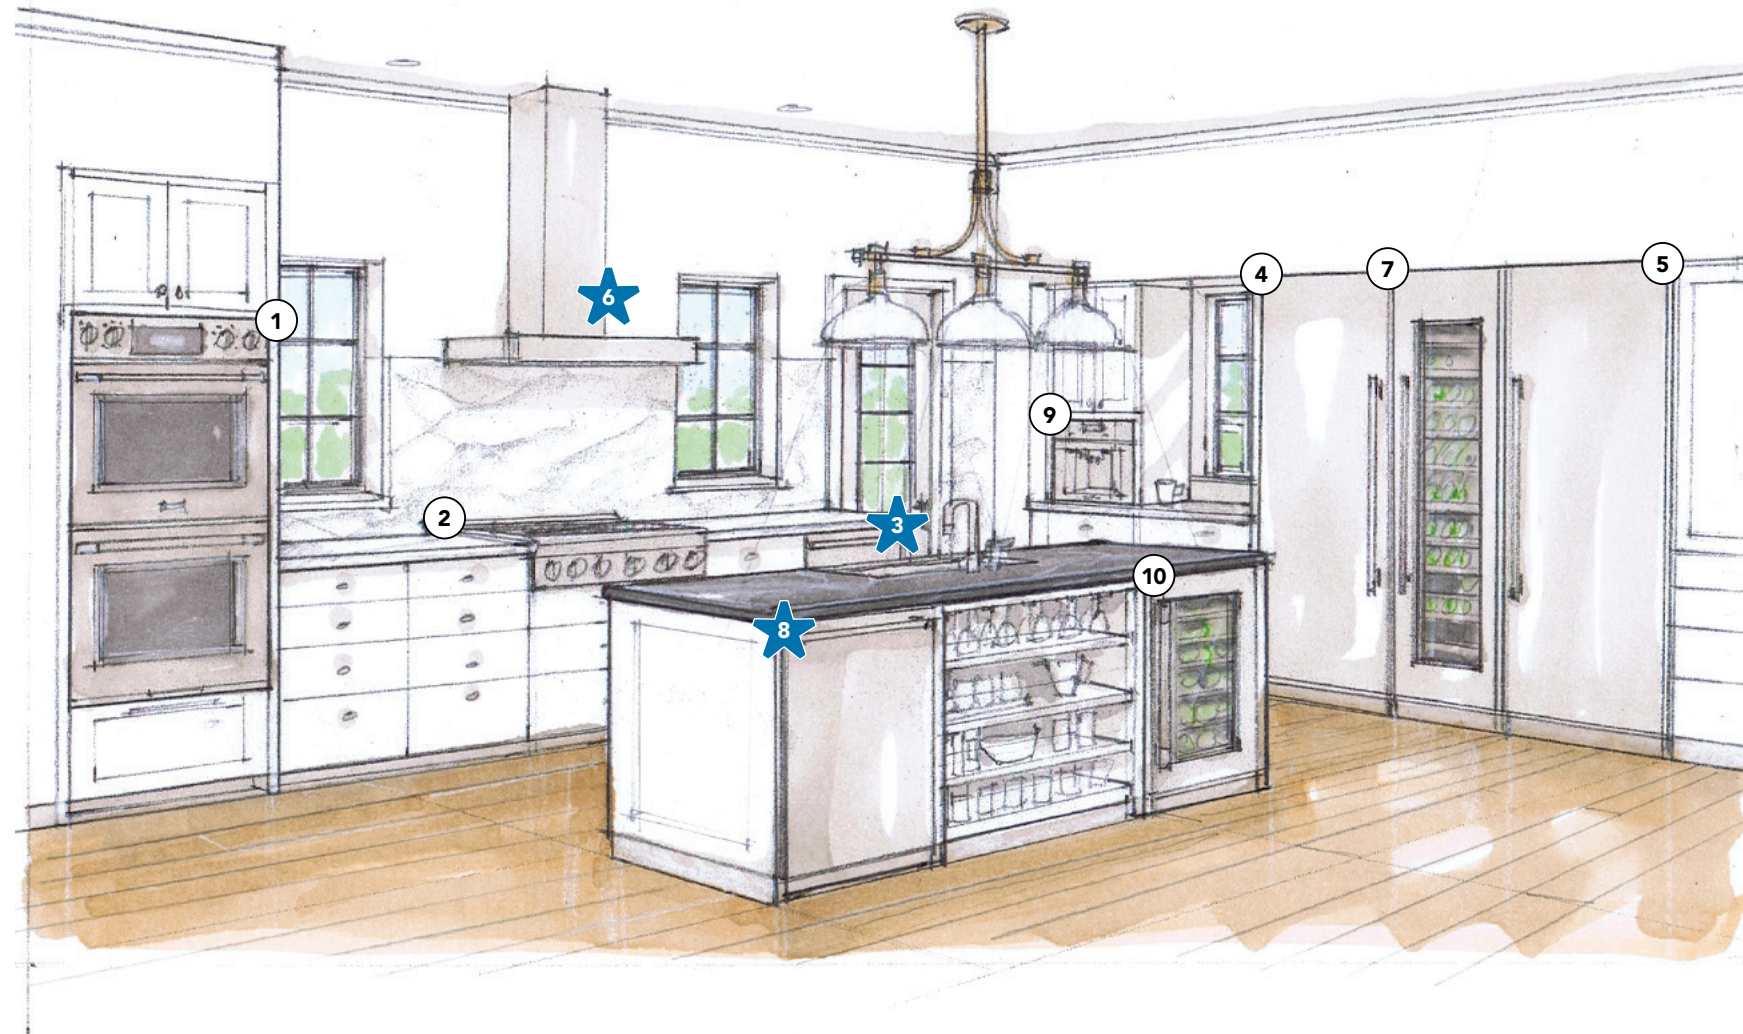

1 | 30-Inch Professional Double Oven
PODS302W

6 | 36-Inch Professional Wall Hood Ventilation (blower included)
HPCN36WS & VTR1330W

2 | 36-Inch Professional Rangetop
PCG366W

7 | 24-Inch Built-In Wine Preservation Column
T24IW9015P

3 | 24-Inch Star-Sapphire® Dishwasher (\$1000 upgrade shown)
DWH870WFP

8 | 24-Inch Glass Care Center Dishwasher (\$500 upgrade shown)
DWH771WFP

4 | 30-Inch Built-In Fresh Food Column
T30IR9025P

9 | 24-Inch Fully Automatic Built-in Coffee Machine
TCM24PS

5 | 30-Inch Built-In Freezer Column
T30IF9005P

10 | 24-Inch Under Counter Wine Reserve
T24UW920RS

THE SPACE TO REPLACE

For those seeking effortless replacement

ONE-TWO-FREE* Savings
\$6,276.00

A sleek, modern kitchen providing ideal refrigeration pairings including the specially designed 23.5-Inch Refrigeration Column, that can be paired with any 18-Inch and 24-Inch Freezer Column—the perfect fit into existing 42-Inch and 48-Inch spaces. It also includes the 30-Inch Masterpiece® Steam Oven paired with a new Storage Drawer installed directly beneath for convenient storage, while fitting seamlessly within pre-existing 30-Inch single Wall Oven cavities—making replacement effortless.

Refer to page 5 for the ONE-TWO-FREE program details.
Savings based on UMRP pricing.
Visit Thermador.com for product features.

**Ask your dealer about replacement solutions for 30" single wall oven cavities, 42" & 48" refrigeration, 30" & 36" cooktops, and 24" dishwashers.