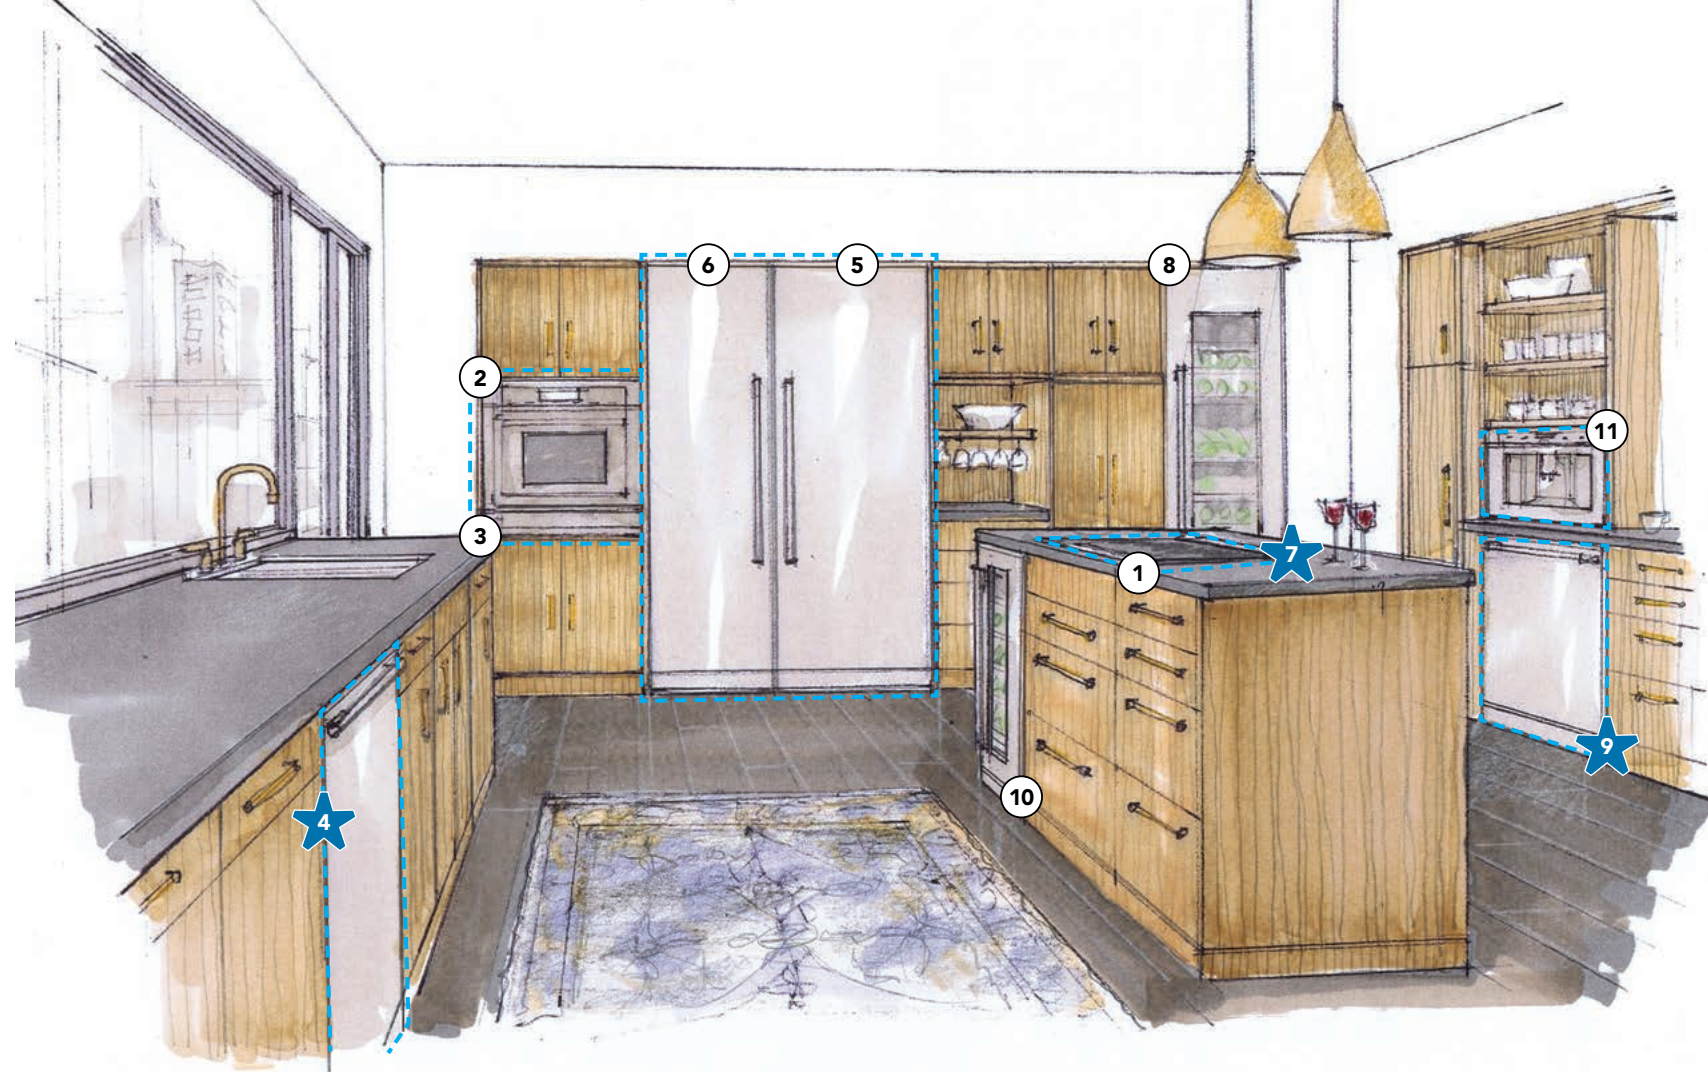

5 | 30-Inch Built-In Freezer Column
T30IF9005P

10 | 24-Inch Under Counter Wine Reserve
T24UW920RS

THE SPACE TO REPLACE

For those seeking effortless replacement

ONE-TWO-FREE* Savings
\$6,276.00

A sleek, modern kitchen providing ideal refrigeration pairings including the specially designed 23.5-Inch Refrigeration Column, that can be paired with any 18-Inch and 24-Inch Freezer Column—the perfect fit into existing 42-Inch and 48-Inch spaces. It also includes the 30-Inch Masterpiece® Steam Oven paired with a new Storage Drawer installed directly beneath for convenient storage, while fitting seamlessly within pre-existing 30-Inch single Wall Oven cavities—making replacement effortless.

Refer to page 5 for the ONE-TWO-FREE program details.
Savings based on UMRP pricing.
Visit Thermador.com for product features.

**Ask your dealer about replacement solutions for 30" single wall oven cavities, 42" & 48" refrigeration, 30" & 36" cooktops, and 24" dishwashers.