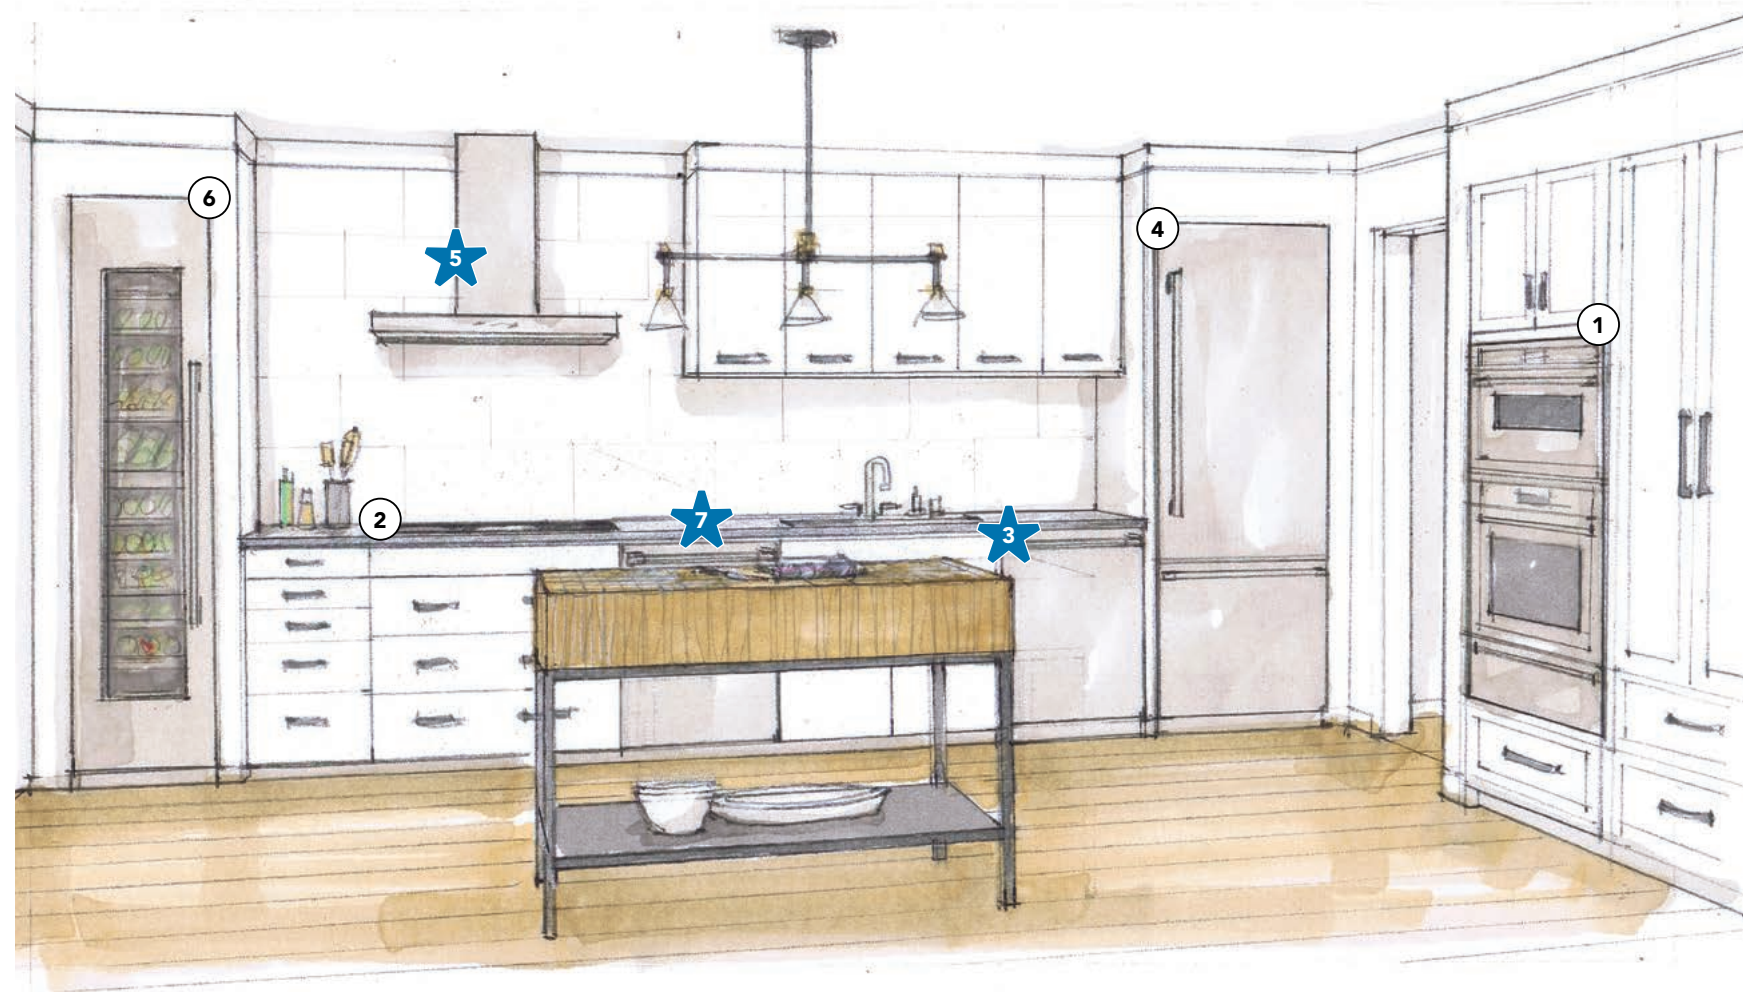

3 | 24-Inch Emerald® Dishwasher
DWHD650WFM

FREE GIFT

4 | 30-Inch Stainless Steel Built-In Bottom Freezer Refrigerator
T36BB910SS

5 | 36-Inch Masterpiece® Drawer-Style Chimney Hood
HDDB36WS

FREE GIFT

6 | 18-Inch Built-In Wine Preservation Column
T18IW9005P

7 | 24-Inch Glass Care Center Dishwasher
(*\$500 upgrade shown)
DWHD771WFM

UPGRADE

THE COMPACT STARTER SUITE

Designed with your compact needs in mind

ONE-TWO-FREE* Savings
\$5,597.00

Not one inch goes to waste in this gallery style kitchen, where every appliance is neatly tucked into its dedicated area. The 30-Inch Pro Harmony® Range saves space while you let your imagination run free. The Built-In Bottom Freezer Refrigerator, Wine Column and Glass Care Center dishwasher deliver the ultimate entertaining experience within a compact space.