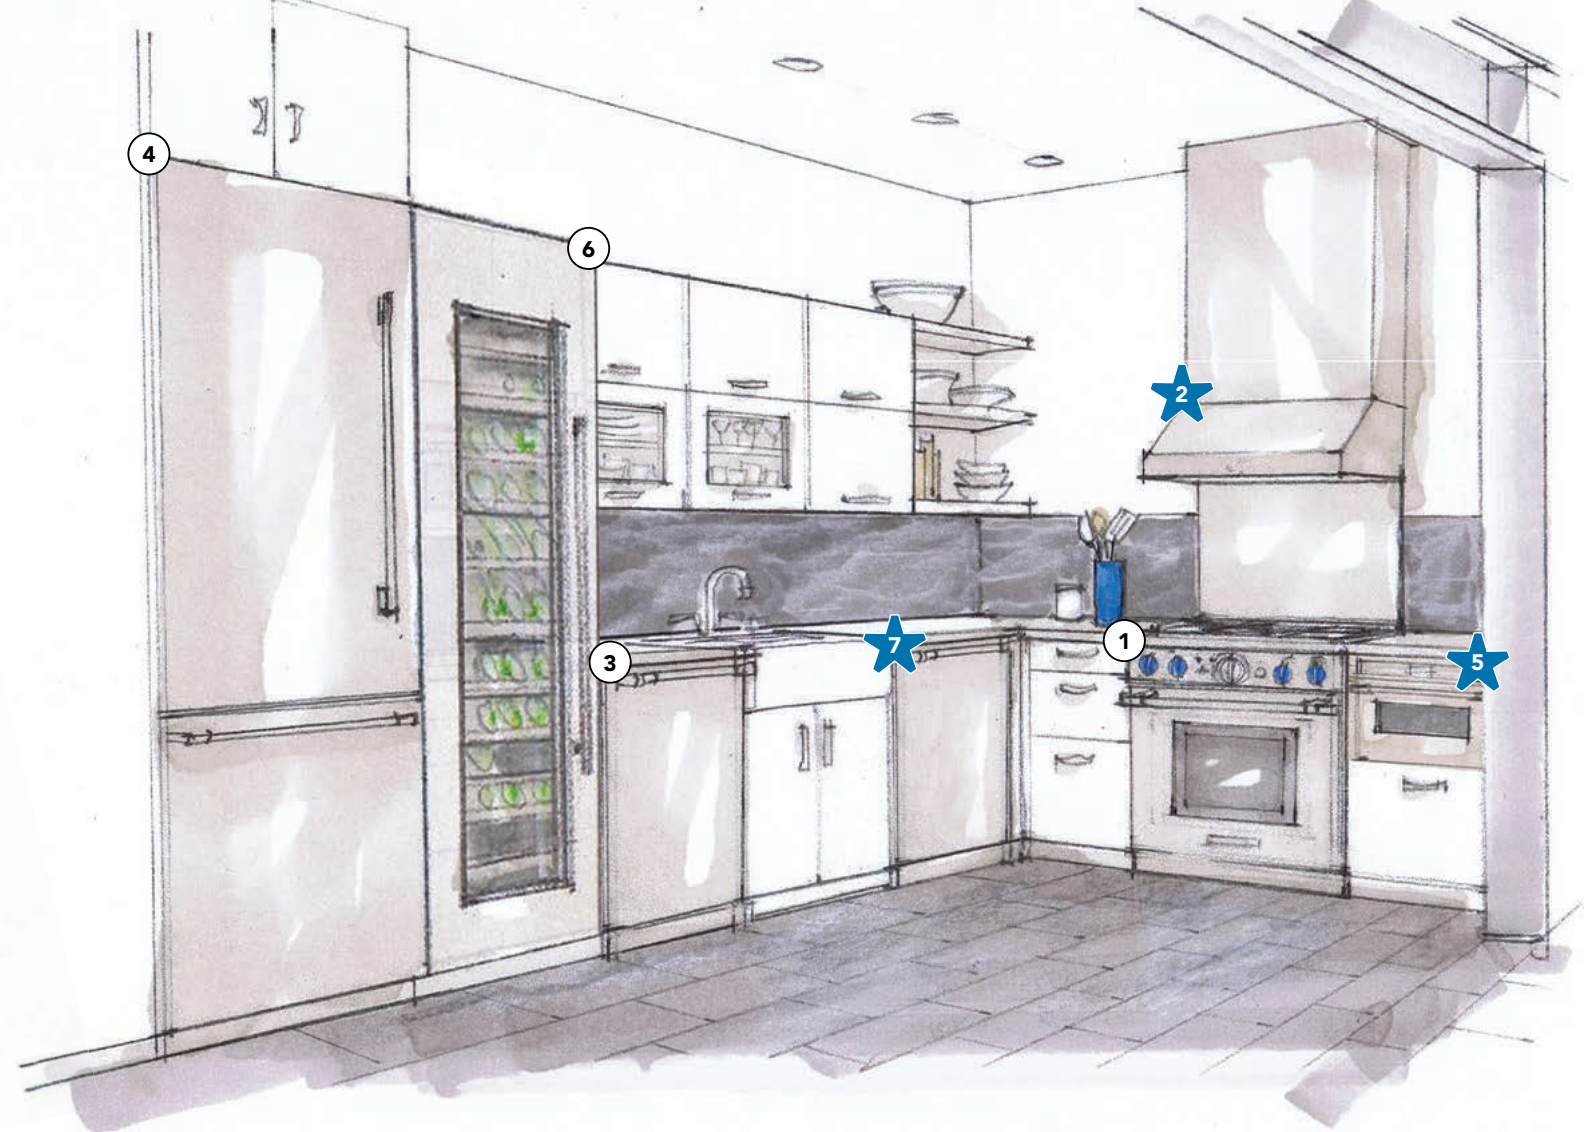

THE COMPACT STARTER SUITE

Designed with your compact needs in mind

ONE-TWO-FREE* Savings
$5,597.00

Not one inch goes to waste in this gallery style kitchen, where every appliance is neatly tucked into its dedicated area. The 30-Inch Pro Harmony® Range saves space while you let your imagination run free. The Built-In Bottom Freezer Refrigerator, Wine Column and Glass Care Center dishwasher deliver the ultimate entertaining experience within a compact space.

Refer to page 5 for the ONE-TWO-FREE program details. Savings based on UMRP pricing. Visit Thermador.com for product features. Knobs available in both stainless steel and blue. Ask your sales associate for details.