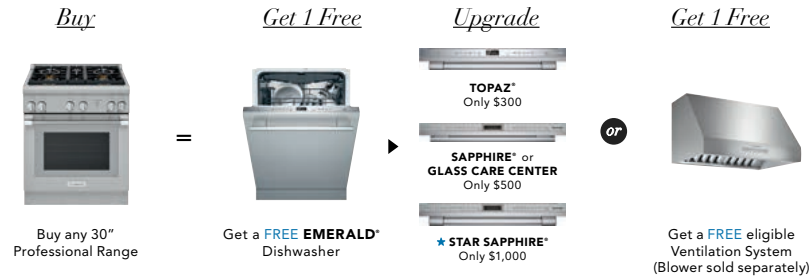

COMPACT STARTER SUITE